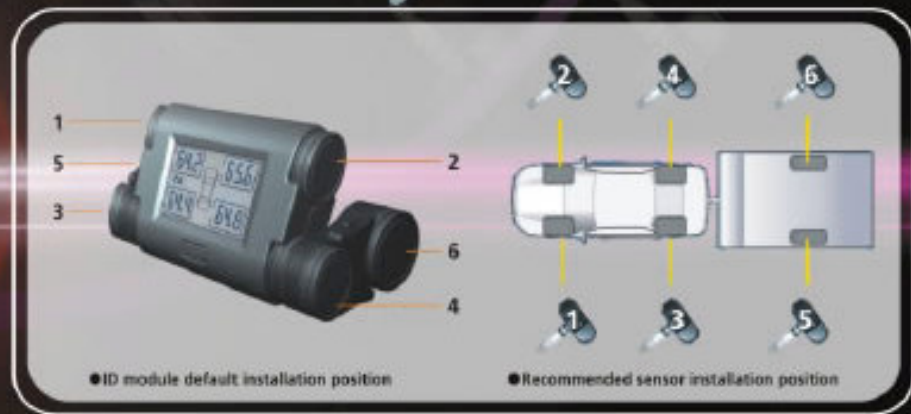

www.baolong.biz www.digitire.com

OE Supplier of TPMS for Automobile